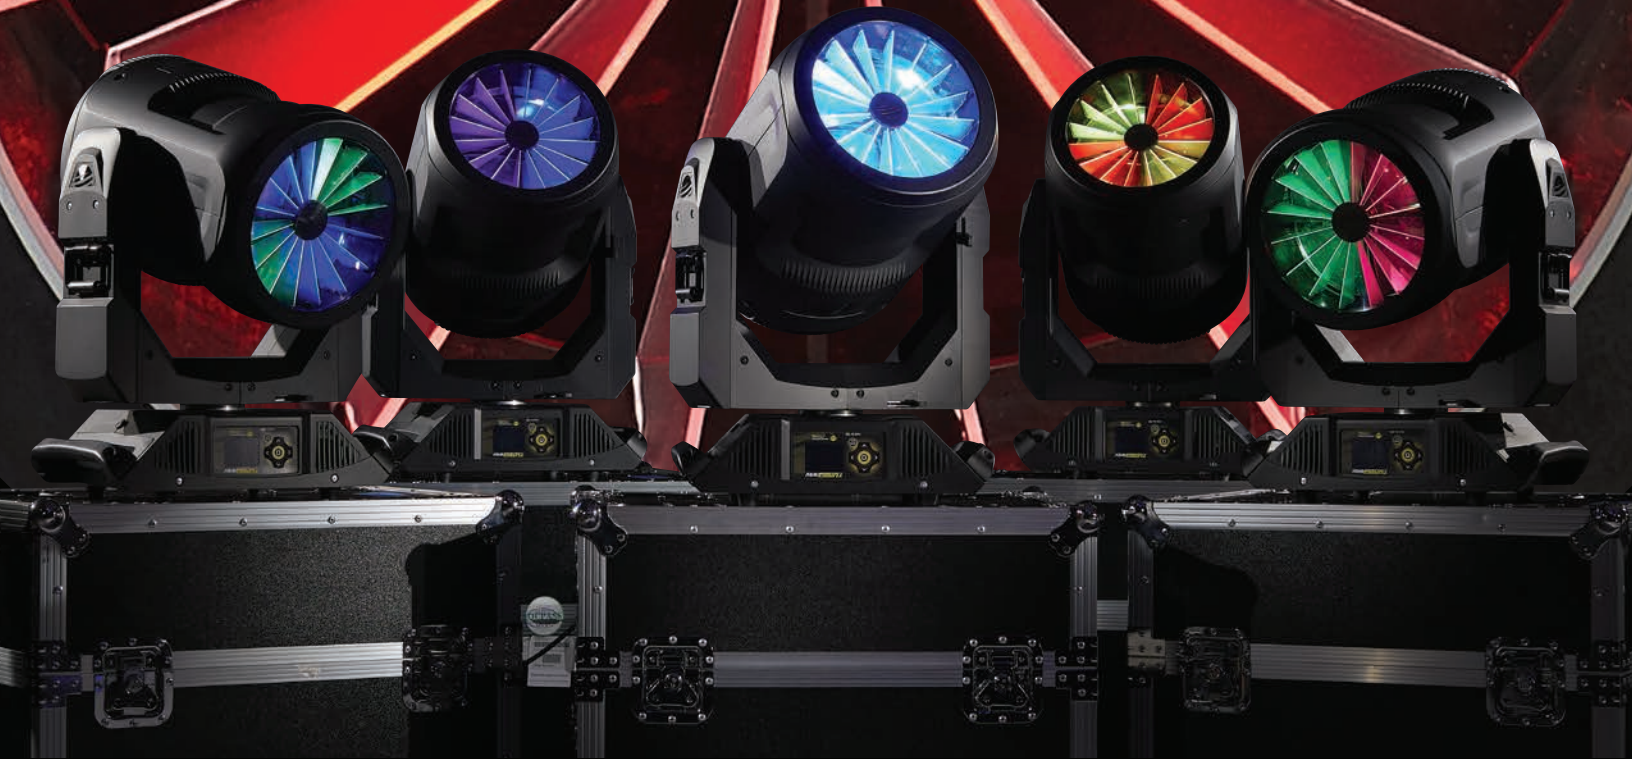

TURBORAY

More than a pretty face

For more information on TurboRay, contact your
authorized High End Systems representative.
highend.com/turboray

HIGH END SYSTEMS
an ETC Company

TURBORAY

There's never been another fixture exactly like TurboRay. Offering a classic retro look with its radial diffusers, TurboRay brings a distinctive appearance to any lighting rig. Used as a punchy narrow-angle washlight or as a powerful hard edge beam that produces beautiful aerial and other effects, the fixture is truly versatile. TurboRay's soft edges, homogenized color and smooth intensity fall off make for a spectacular wash. And in the air or projected on a surface, the fixture's animated gobo wheel and other features produce spectacular textures unseen in any other fixture.

- Additive LED RGBW color mixing system for extremely powerful saturated colors and tunable white control
- Quadrant control over the fixture's four LED system
- Radial diffusers offer a beautiful scenic look
- Powerful narrow beam for dramatic aerals
- Smooth and even wash with a punchy 3:1 zoom range
- Color Mixing: Red, Green, Blue, White and Linear CTO
- Custom Animated Gobo wheel for beam texturing
- LED imaging unlocking primary color aerals
- Beam angle range: 3° Narrow Beam, 8-24° Wash
- Color Temperature 2800°k - 8000°k
- Color Wheel for deeper saturates and gorgeous split colors
- Pan and Tilt Range: 540° Pan, 239° Tilt
- TurboRay Hazefree lens coating technology