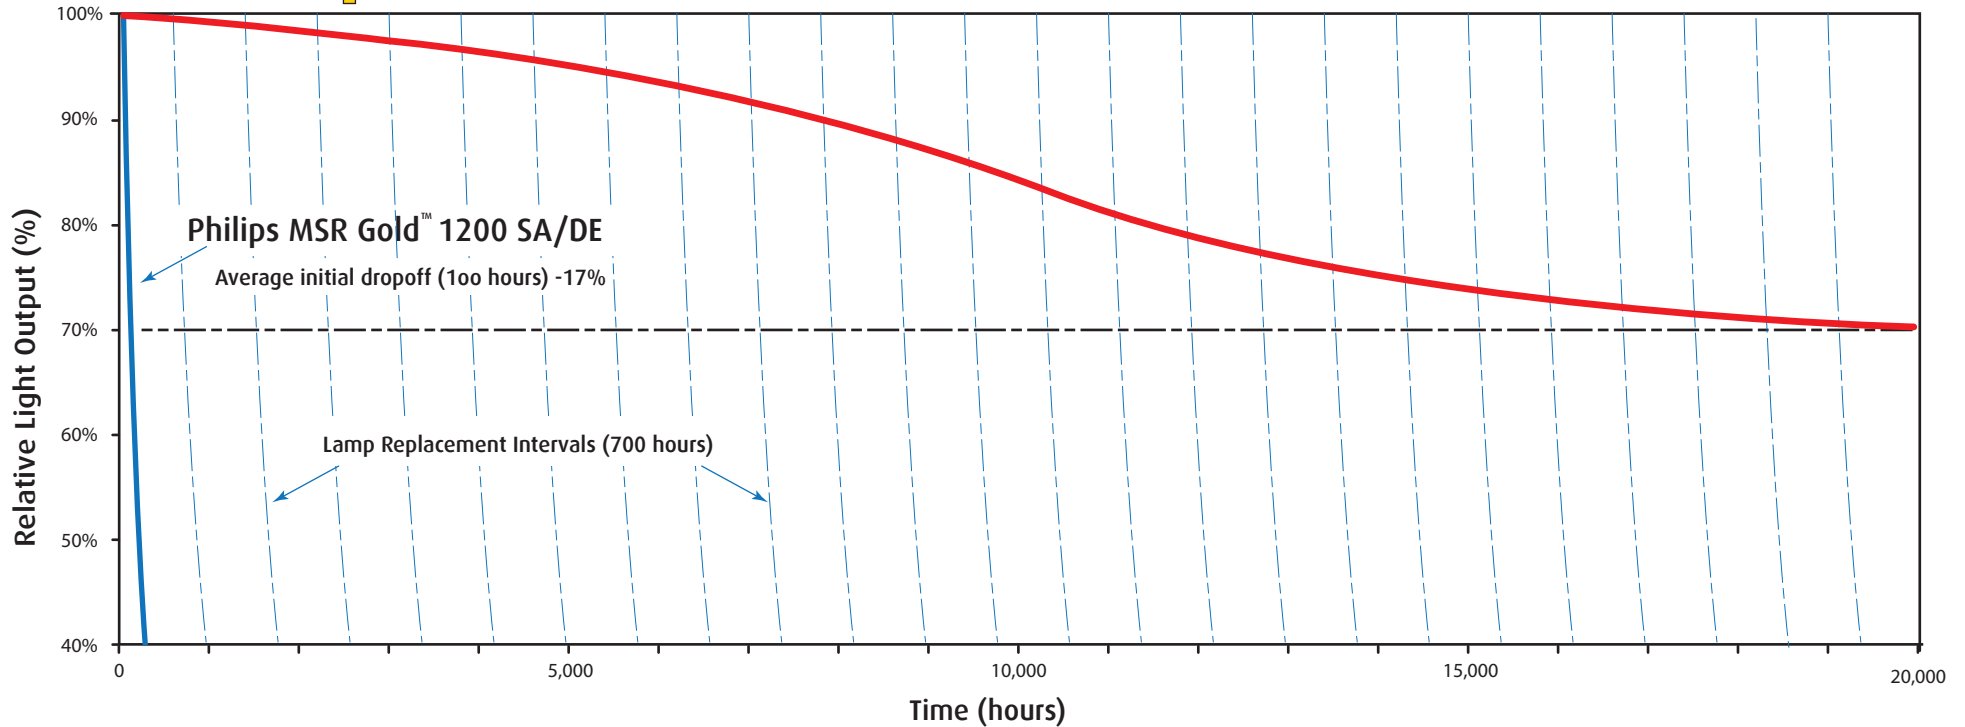

SolaSpot LED

Output Over Lifetime

SolaSpot under actual test- 90% @ 8000 hours
Rev. 1 (2/6/17)THCA