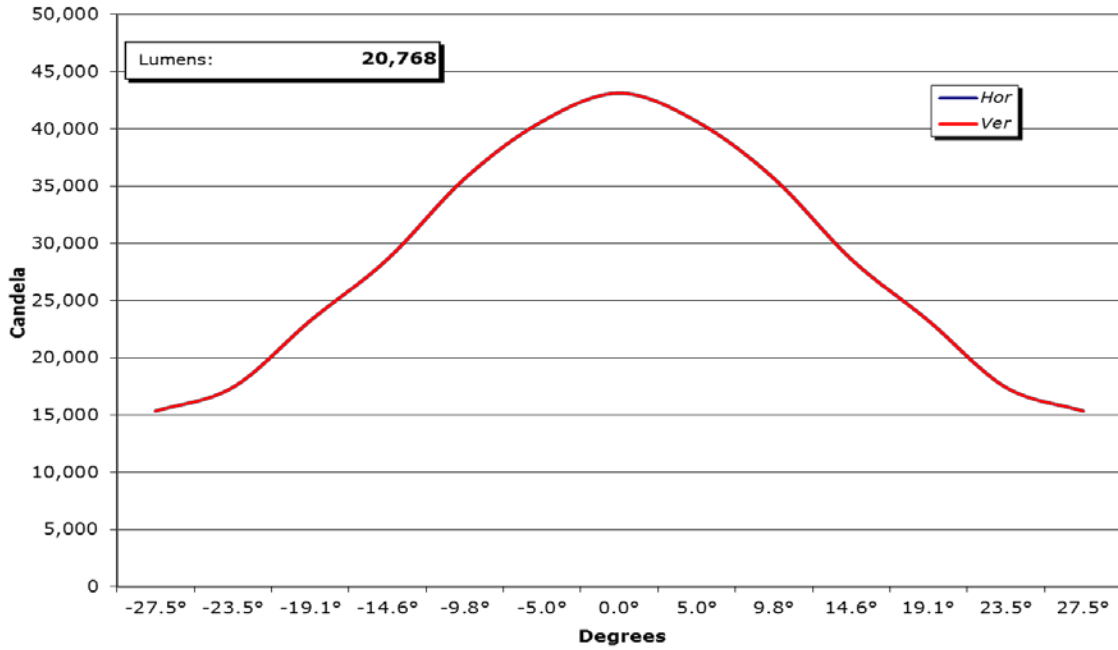

Intellaspot Narrow Angle					
Throw, m	Throw, ft	Beam Size,m	Beam Size, ft	lux	fc
1	3.3	0.2	0.7	1,125,000	104,516
2	6.6	0.4	1.3	281,250	26,129
3	9.8	0.6	2.0	125,000	11,613
4	13.1	0.8	2.6	70,313	6,532
5	16.4	1.0	3.3	45,000	4,181
6	19.7	1.2	3.9	31,250	2,903
7	23.0	1.4	4.6	22,959	2,133
8	26.2	1.6	5.2	17,578	1,633
9	29.5	1.8	5.9	13,889	1,290
10	32.8	2.0	6.6	11,250	1,045
11	36.1	2.2	7.2	9,298	864
12	39.4	2.4	7.9	7,813	726
13	42.7	2.6	8.5	6,657	618
14	45.9	2.8	9.2	5,740	533
15	49.2	3.0	9.8	5,000	465
16	52.5	3.2	10.5	4,395	408
17	55.8	3.4	11.2	3,893	362
18	59.1	3.6	11.8	3,472	323
19	62.3	3.8	12.5	3,116	290
20	65.6	4.0	13.1	2,813	261

Intellaspot Wide Angle					
Throw, m	Throw, ft	Beam Size,m	Beam Size, ft	lux	fc
1	3.3	1.0	3.4	43,131	4,007
2	6.6	2.1	6.8	10,783	1,002
3	9.8	3.1	10.3	4,792	445
4	13.1	4.2	13.7	2,696	250
5	16.4	5.2	17.1	1,725	160
6	19.7	6.3	20.5	1,198	111
7	23.0	7.3	23.9	880	82
8	26.2	8.3	27.3	674	63
9	29.5	9.4	30.8	532	49
10	32.8	10.4	34.2	431	40
11	36.1	11.5	37.6	356	33
12	39.4	12.5	41.0	300	28
13	42.7	13.5	44.4	255	24
14	45.9	14.6	47.8	220	20
15	49.2	15.6	51.3	192	18
16	52.5	16.7	54.7	168	16
17	55.8	17.7	58.1	149	14
18	59.1	18.8	61.5	133	12
19	62.3	19.8	64.9	119	11
20	65.6	20.8	68.4	108	10