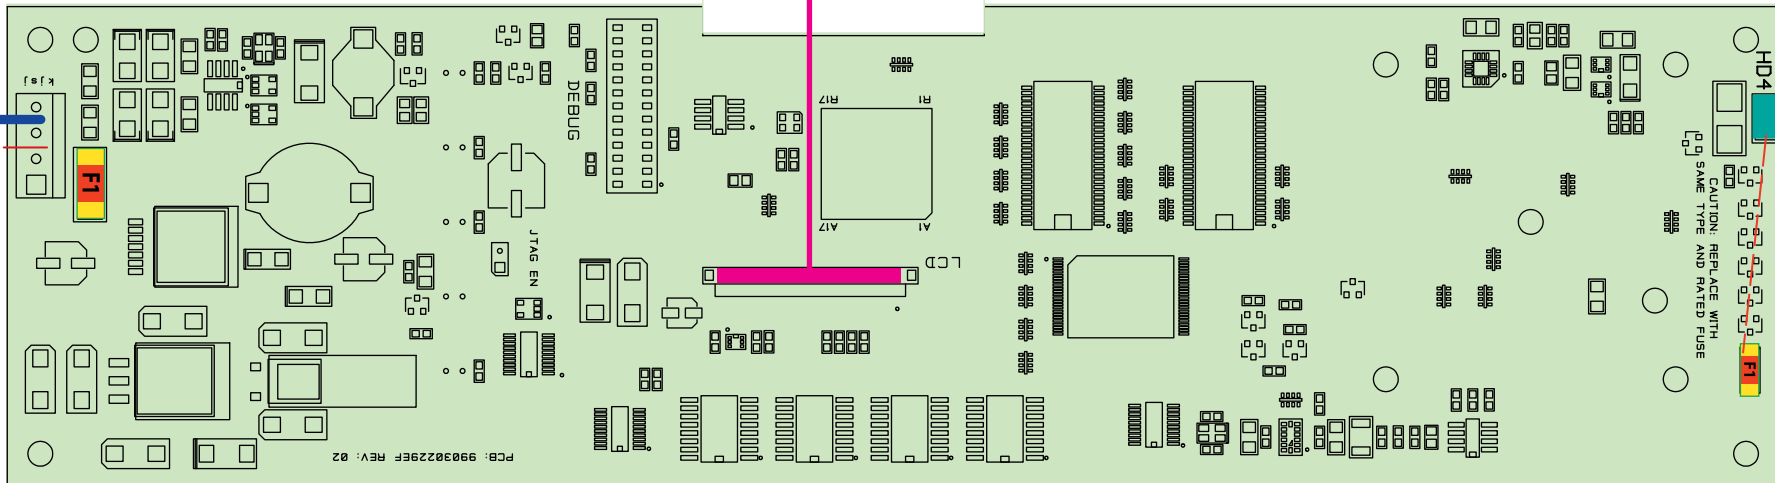

intellaspot XT-1 Control Boards

CPU BOARD

Pan Com
90409426EF

Mod Link Elec Enclosure
90409424EF

LCD Ribbon Cable
B323028

DISPLAY BOARD

Battery Assembly
90409425EF

Module
Link