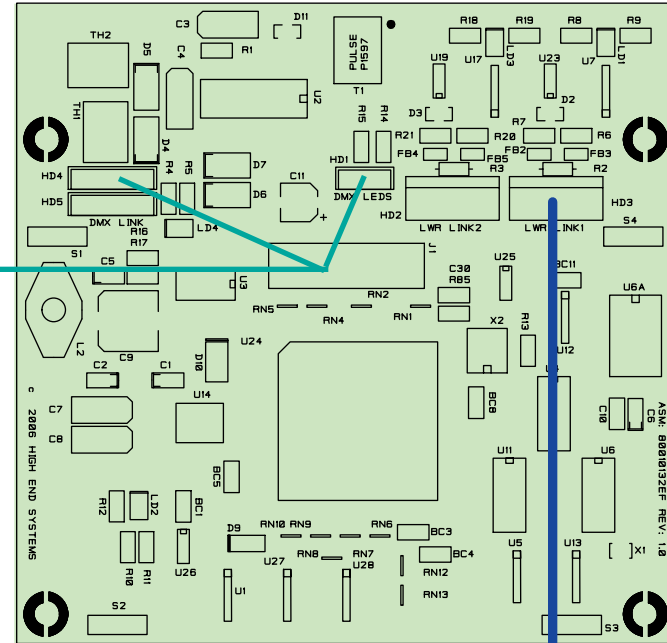

intellaspot XT-1 Control Boards

CPU BOARD

Pan Com
90409426EF

Mod Link Elec Enclosure
90409424EF

LCD Ribbon Cable
B323028

DISPLAY BOARD

Battery Assembly
90409425EF

Module
Link