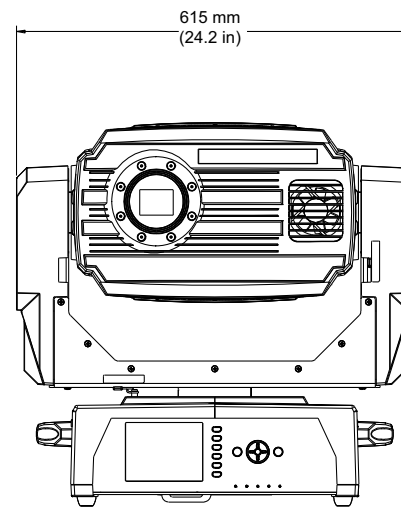

ELECTRICAL/LAMP

Input ratings: 100–120V 6.0A maximum 50/60Hz,
200–240V 2.5A 50/60Hz

Power factor: 0.94

Fuse: Power supply output fuse: 5A, 250V slow blow only.

Lamp: 245W UHP

Light Output: 4000 ANSI lumens

Rated Lamp Life: 3000 hours