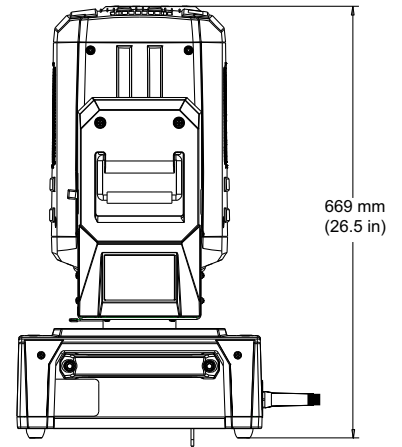

MECHANICAL SPECIFICATIONS

FIXTURE

Dimensions:

mm: 615 x 434 x 669
in: 24.2 x 17.1 x 26.5

PACKED IN BOX

Dimensions

mm: 749 x 711 x 686
in: 29.5 x 28 x 27

Weight: 36.29 kg (80 lbs) **Weight:**

Mounting Information: The DLV fixture can be truss mounted using the 1/4 turn camlock c-clamp mounting brackets provided. It can also stand upright on a stable surface.

Colors Available: Black:

ELECTRICAL/LAMP

Brightness uniformity: 90%

Contrast ratio: 2000:1 full on/full off

Standard Zoom Lens Throw Ratio: 1.2 - 1.9:1

Display technology: 0.63" TFT Poly: x3

Panel resolution: 1024 x 768

OPERATION

Pan: 540° **Tilt:** 240°