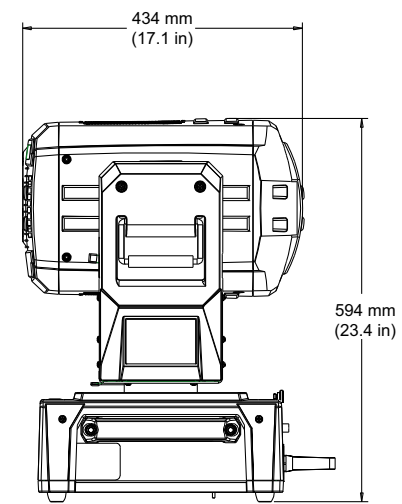

ELECTRICAL/LAMP

Input ratings: 100–120V 6.0A maximum 50/60Hz,
200–240V 2.5A 50/60Hz

Power factor: 0.94

Fuse: Power supply output fuse: 5A, 250V slow blow only.

Lamp: 245W UHP

Light Output: 4000 ANSI lumens

Rated Lamp Life: 3000 hours