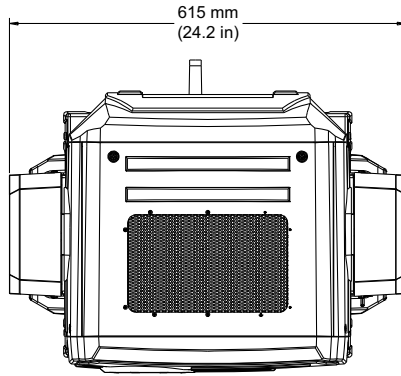

MECHANICAL SPECIFICATIONS

FIXTURE

Dimensions:

mm: 615 x 434 x 669
in: 24.2 x 17.1 x 26.5

PACKED IN BOX

Dimensions

mm: 749 x 711 x 686
in: 29.5 x 28 x 27

Weight: 36.29 kg (80 lbs) **Weight:**

Mounting Information: The DLV fixture can be truss mounted using the 1/4 turn camlock c-clamp mounting brackets provided. It can also stand upright on a stable surface.

Colors Available: Black:

ELECTRICAL/LAMP

Brightness uniformity: 90%

Contrast ratio: 2000:1 full on/full off

Standard Zoom Lens Throw Ratio: 1.2 - 1.9:1

Display technology: 0.63" TFT Poly: x3

Panel resolution: 1024 x 768

OPERATION

Pan: 540° **Tilt:** 240°