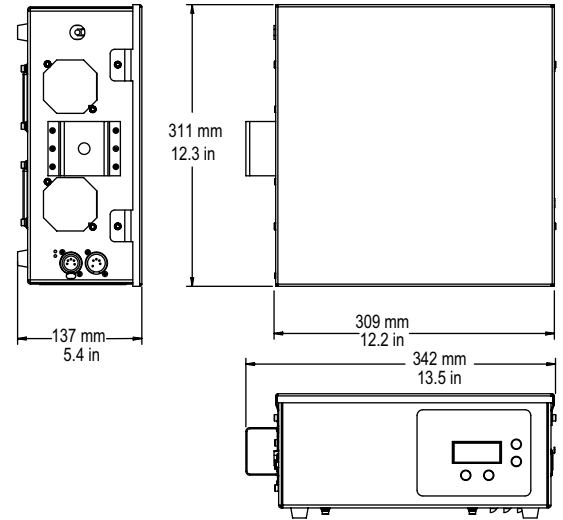

ColorPower™ MECHANICAL SPECIFICATIONS

Fixture

mm: 309 x 311 x 137
in: 12.2 x 12.3 x 5.4

Packed for Shipping

mm: 343 x 445 x 267
in: 13.5 x 17.5 x 10.5

Weight: 5.9 kg (13 lbs)

Weight: 6.8 kg (15 lbs)

Mounting: Clamp to standard truss. Do not mount closer than 1 foot (.3 meters) to any external heat source.

ColorPower™ ELECTRICAL SPECIFICATIONS

Rated Power Input: 120V/230V - 50/60 Hz - 3A/1.5A

Rated Power Output: 40VDC/750 mA

ColorPower™ OPERATION

Control Options: DMX 512P

DMX Data Connectors: 5-pin male and female XLR

Data Output Connectors: Two 4-pin female XLR - SELV 40VDC to control ColorCommand/ColorMerge fixtures

Data Output Cable: 4-pin XLR DATAPLEX Color Changer Cable. (Total cable length per ColorPower supply data link should not exceed 600 ft.)

Software Upgrades: Operating software may be downloaded from the High End Systems web site (www.highend.com) and uploaded to the ColorPower supply using a High End Systems dongle.

Compliance: CE, CETL, ETL

Environmental Tolerances: Ambient Temperature: TZ = 40°C (104°F)

ColorPower™ DMX CHANNELS

Channel Function

1 Control

ColorMerge and ColorPower are trademarks of High End Systems, Inc.

ETC and Source Four are trademarks of Electronic Theatre Controls, Inc. High End Systems is a an ETC Company.