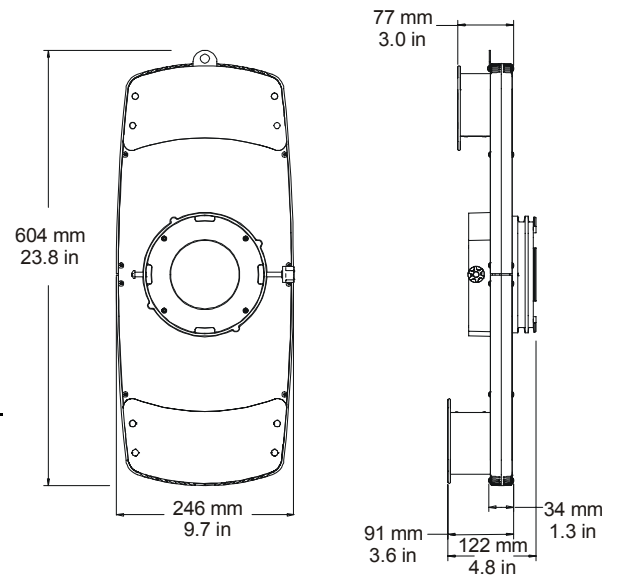

ColorMerge™ MECHANICAL SPECIFICATIONS

Fixture

mm: 604 x 246 x 122
in: 23.8 x 9.7 x 4.8

Weight: 5.9kg (13 lbs)

Packed for Shipping

mm: 762 x 356 x 152
in: 30 x 14 x 6

Weight: 7.7kg (17 lbs)

Mounting Information: The ColorMerge® color module attaches to any ETC Source Four™ ellipsoidal fixture. A Source Four fixture with a ColorMerge module installed must be mounted or suspended so the electronics housing of the ColorMerge module is never above the Source Four fixture.

Colors Available: Black.

ColorMerge™ OPERATION

Compliance: CE, CETL, ETL

Connectors: 4-pin male and female XLR connectors

Environmental Tolerances: Maximum Ambient Temperature: 40° C (104° F)

ColorMerge™ DMX CHANNELS

Fixture

mm: 309 x 311 x 137
in: 12.2 x 12.3 x 5.4

Packed for Shipping

mm: 343 x 445 x 267
in: 13.5 x 17.5 x 10.5

Weight: 5.9 kg (13 lbs)

Weight: 6.8 kg (15 lbs)

Mounting: Clamp to standard truss. Do not mount closer than 1 foot (.3 meters) to any external heat source.

Data Output Connectors: Two 4-pin female XLR - SELV 40VDC to control ColorCommand/ColorMerge fixtures

Data Output Cable: 4-pin XLR DATAPLEX Color Changer Cable. (Total cable length per ColorPower supply data link should not exceed 600 ft.)