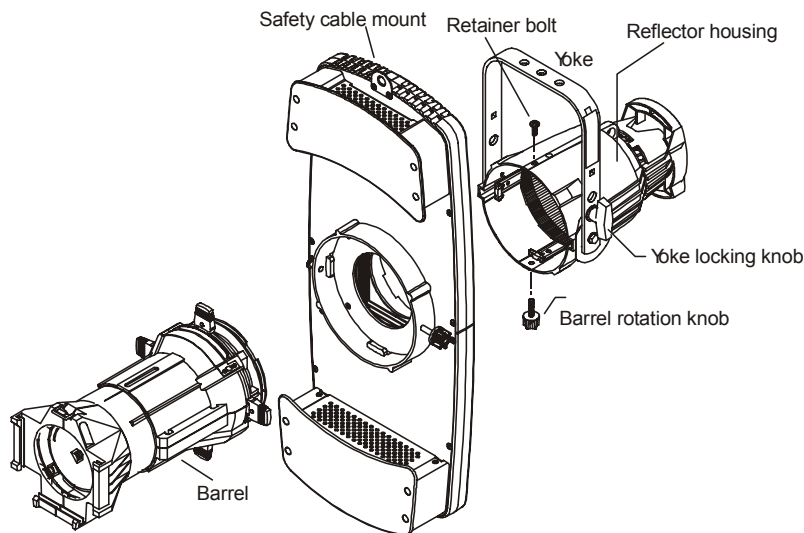

ColorMerge™ DMX CHANNELS

Channel Function

1	Yellow
2	Magenta
3	Cyan

ColorMerge features CMY subtractive color mixing

Installing a ColorMerge module on a Source Four Ellipsoidal fixture

PART NUMBERS

Fixture

59010001: Module ColorMerge, Black
65020001: Fixture ColorPower, Black

Accessories

26040002: DMX Upload Dongle
90701349: Safety Cable
80470215: Terminator plug
55040014: Truss Clamp